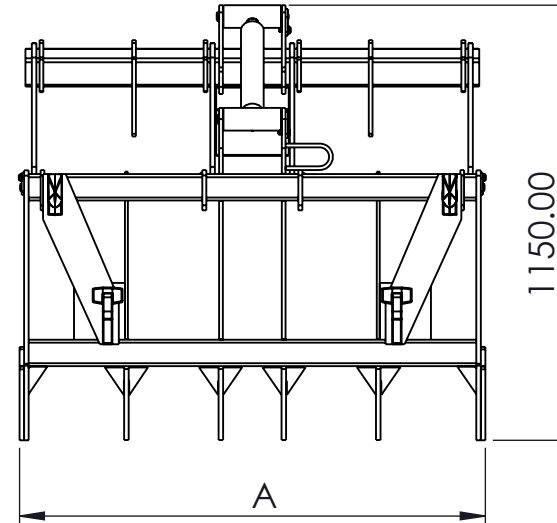

Lightweight front loader log grapple

* - KRH 2200 for tractors starting from 60hp. Uses 2 cylinders

Product/Measurement	A	Min. Bhp
KRH 1200	1200	15 hp
KRH 1500	1500	20 hp
KRH 1800	1800	20 hp
KRH 2200*	2200	60 hp