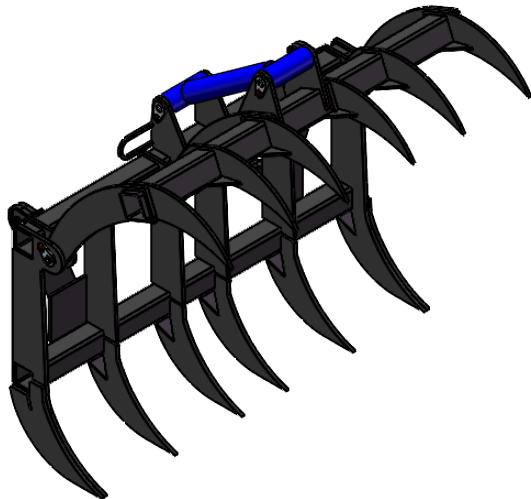

Lightweight front loader log grapple

* - KRH 2200 for tractors starting from 60hp. Uses 2 cylinders

Product/Measurement	A	Min. Bhp
KRH 1200	1200	15 hp
KRH 1500	1500	20 hp
KRH 1800	1800	20 hp
KRH 2200*	2200	60 hp