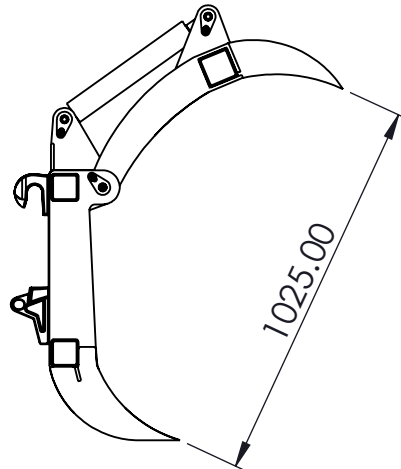

Lightweight front loader log grapple

* - KRH 2200 for tractors starting from 60hp. Uses 2 cylinders

Product/Measurement	A	Min. Bhp
KRH 1200	1200	15 hp
KRH 1500	1500	20 hp
KRH 1800	1800	20 hp
KRH 2200*	2200	60 hp